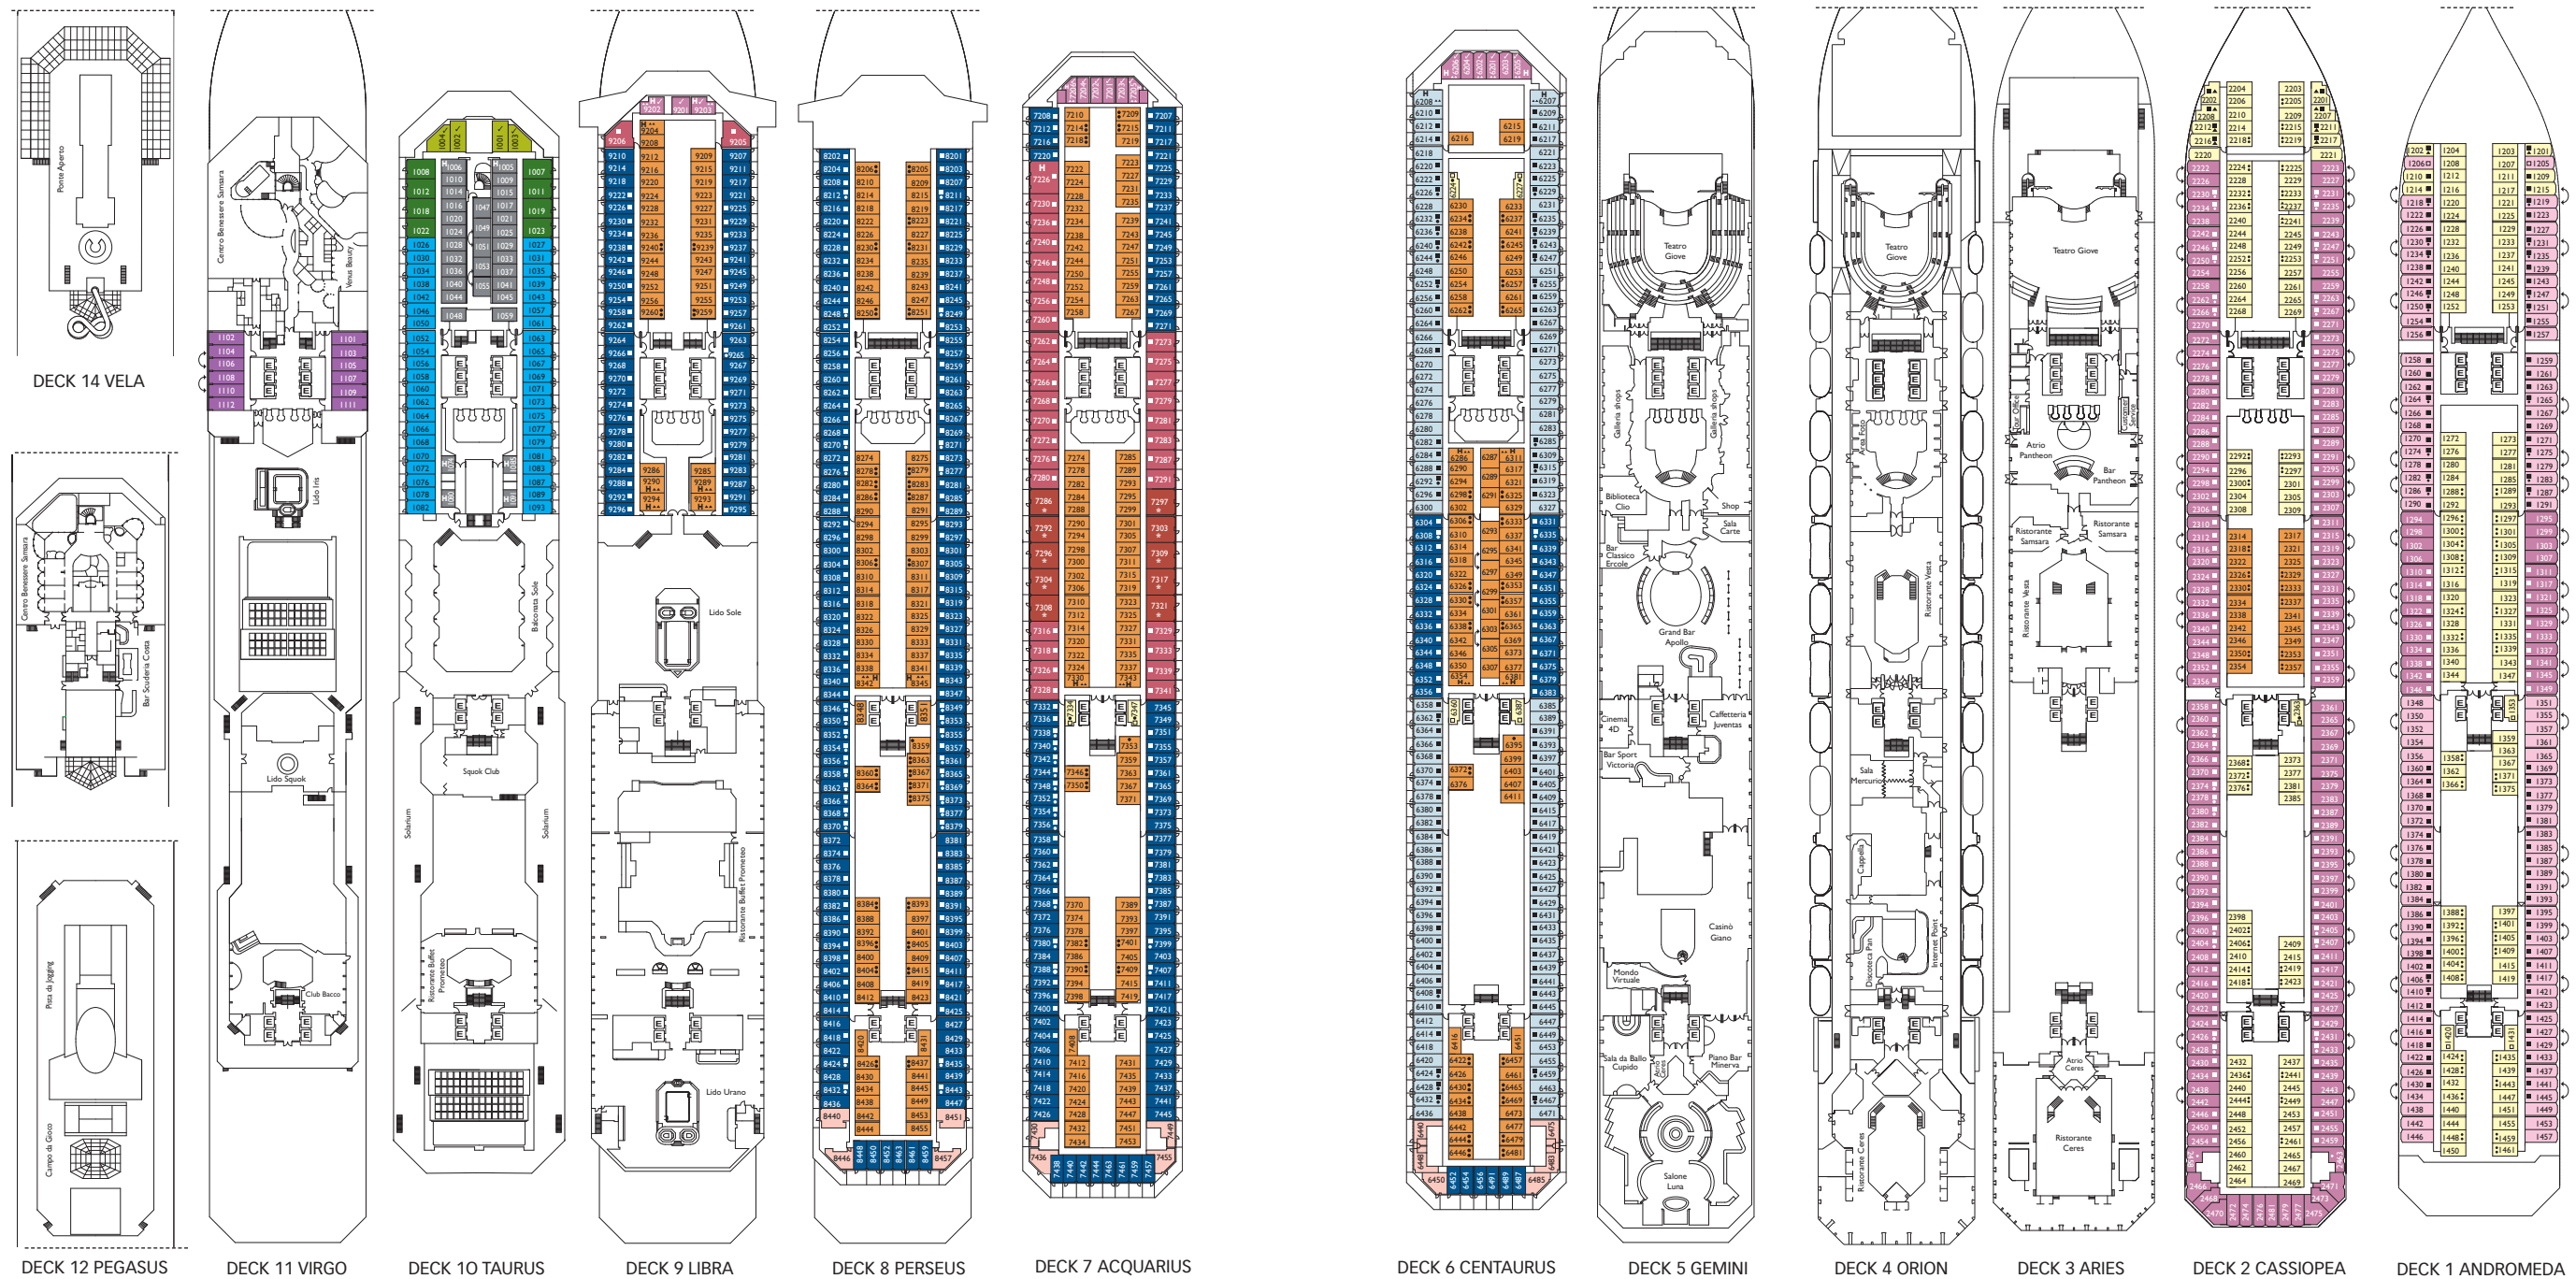

Costa Serena

Grt: 114.500 t
 Length: 290 m
 Width: 35,5 m
 Cruising speed: 21,5 knots
 Max speed: 23 knots

- single cabins
- H cabins for disabled guests
- C interconnecting cabins
- E lift
- ★ double sofa bed
- upper berth
- single sofa bed
- ▲▲ low beds that cannot be converted into a double
- ▲ cannot be converted into a double

Please note: Double bed is available in all cabin grades. 3rd bed is available in all grades except Mini Suites and Samsara. 4th bed is available in all grades except Mini Suites, Suites and Samsara cabins and suites.

Cabin with ocean view balcony

- **Classic** Centaurus
- **Premium** Centaurus, Acquarius, Perseus, Libra
- **Samsara** Taurus

Suites

- **Mini Suite with ocean view balcony.** Centaurus, Acquarius, Perseus
- **Suite with ocean view balcony.** Acquarius, Libra

- **Grand Suite with ocean view balcony.** Acquarius
- **Samsara Mini Suite with ocean view balcony.** Taurus
- **Samsara Suite with ocean view balcony.** Taurus

DECK PLANE

Costa Serena